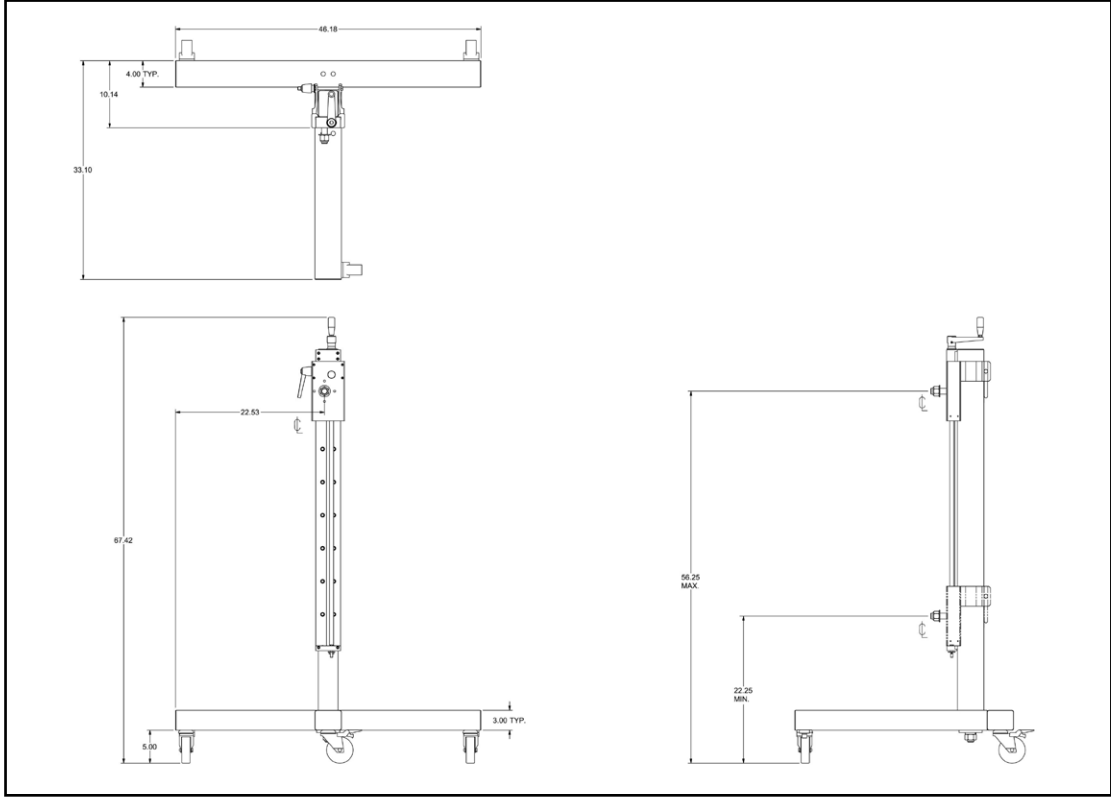

## S p e c i f i c a t i o n s

**Length**  
46.18" (117.3cm)

**Width**  
33.1" (84.1cm)

**Height**  
67.42" (171.3cm)

**Weight**  
190 lbs. (86.2kg)

**Construction**  
Heavy-duty tubular steel; gray baked-on enamel